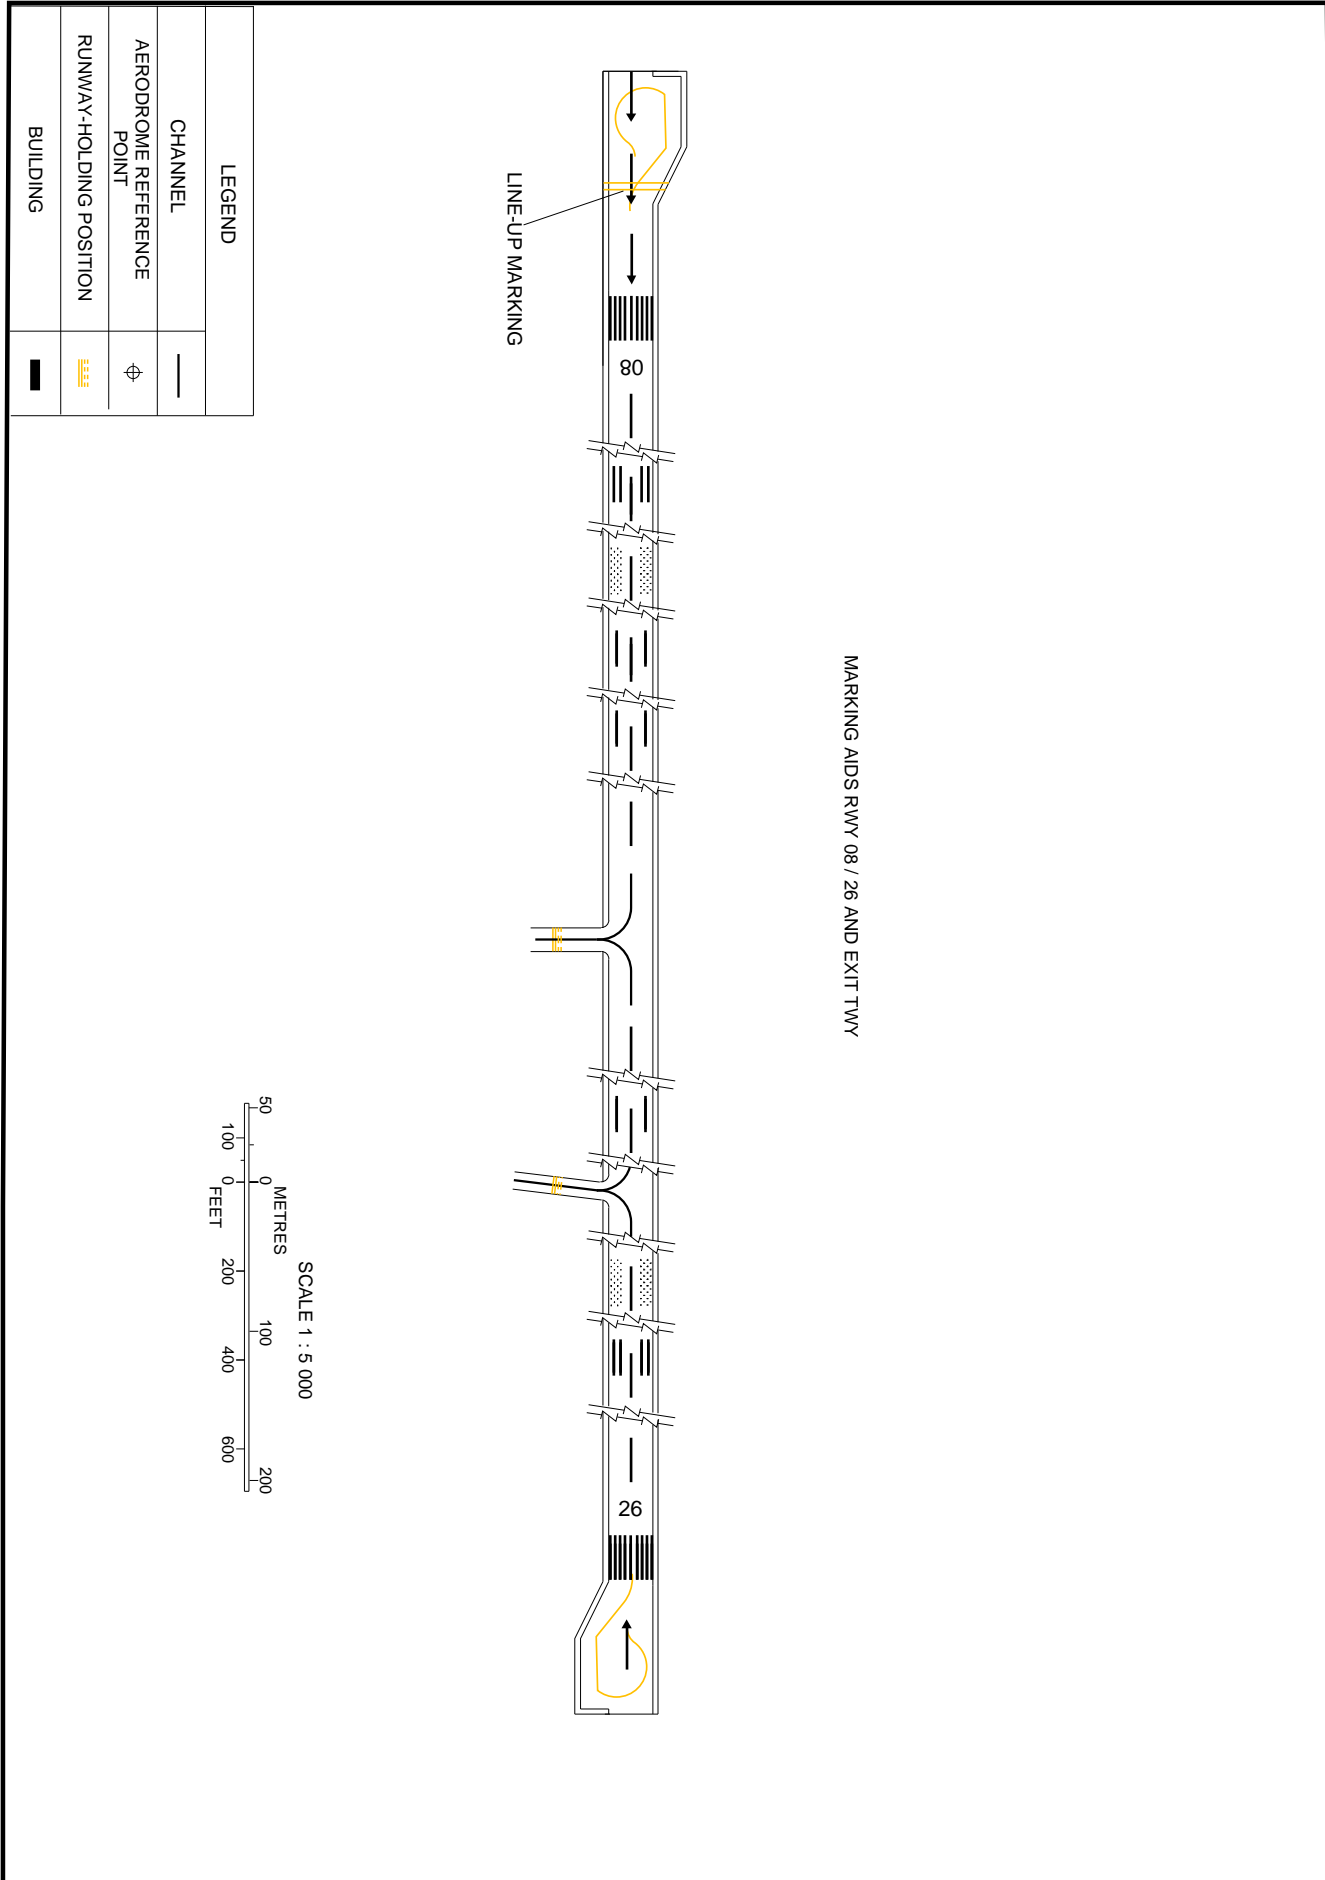

AERODROME CHART - ICAO

46° 47' 06" N  
023° 41' 10" E  
ELEV 1035FT

CLUJ TOWER 134.4

CLUJ NAPOCA / Cluj Napoca  
(LRCL)

Changes: Chart revised.

AERODROME CHART - ICAO

46° 47' 06" N  
023° 41' 10" E  
ELEV 1035FT

CLUJ TOWER 134.4

CLUJ NAPOCA /  
Cluj Napoca (LRCL)

AERODROME CHART - ICAO

46° 47' 06" N  
023° 41' 10" E  
ELEV 1035FT

CLUJ TOWER 134.4

CLUJ NAPOCA  
Cluj Napoca (LRCL)

Changes: Lights

AERODROME CHART - ICAO

46° 47' 06" N  
023° 41' 10" E  
ELEV 1035FT

CLUJ TOWER 134.4

CLUJ NAPOCA /  
Cluj Napoca (LRCL)