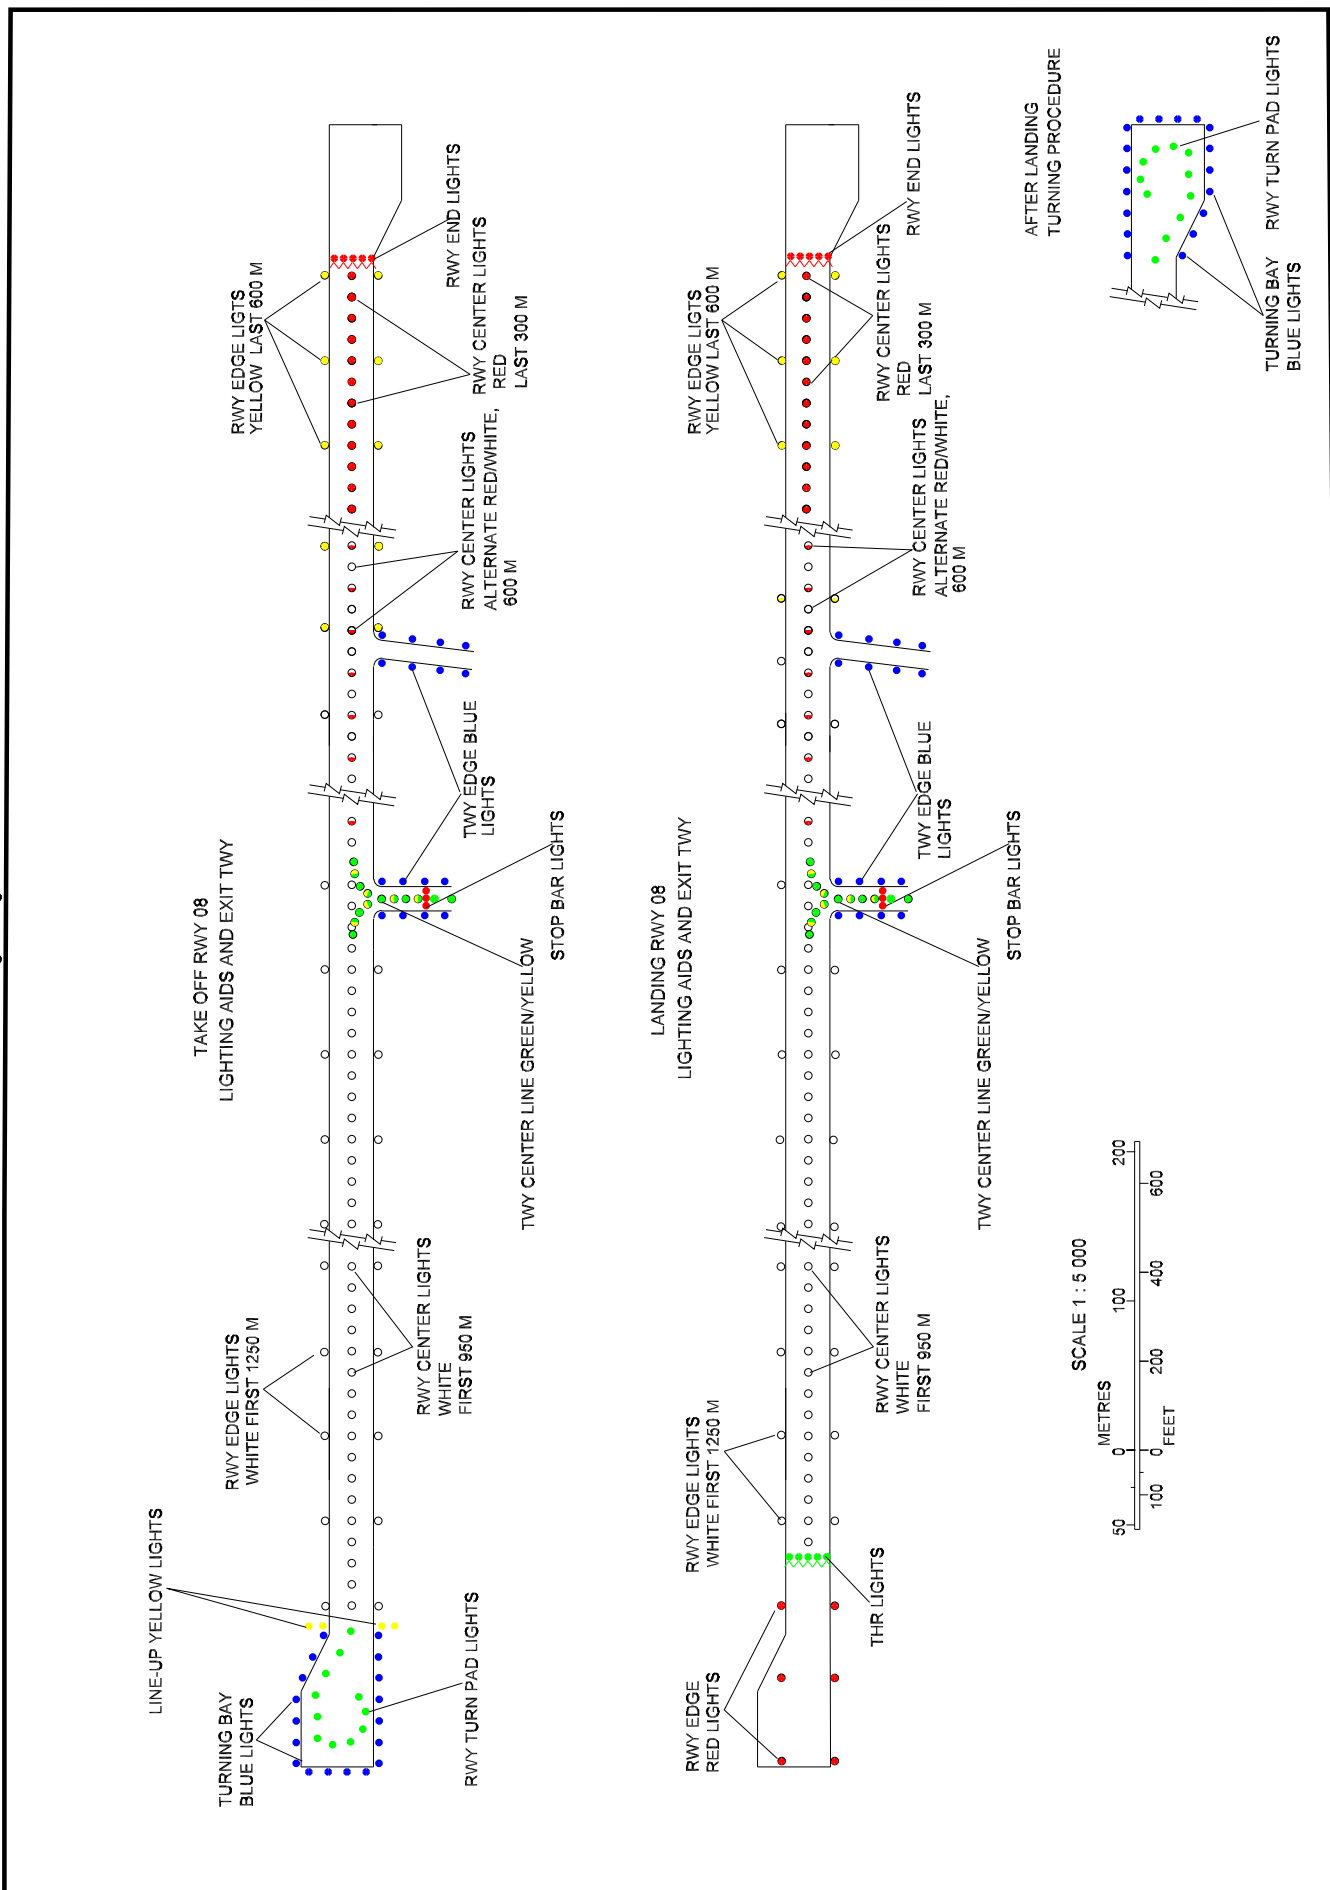

AERODROME CHART - ICAO

46° 47' 06" N  
023° 41' 10" E  
ELEV 1035FT

CLUJ TOWER 134.4

CLUJ NAPOCA / Cluj Napoca  
(LRCL)

Changes: Chart revised.

AERODROME CHART - ICAO

46° 47' 06" N  
023° 41' 10" E  
ELEV 1035FT

CLUJ TOWER 134.4

CLUJ NAPOCA /  
Cluj Napoca (LRCL)

AERODROME CHART - ICAO

46° 47' 06" N  
023° 41' 10" E  
ELEV 1035FT

CLUJ TOWER 134.4

CLUJ NAPOCA  
Cluj Napoca (LRCL)

Changes: Lights

AERODROME CHART - ICAO

46° 47' 06" N  
023° 41' 10" E  
ELEV 1035FT

CLUJ TOWER 134.4

CLUJ NAPOCA /  
Cluj Napoca (LRCL)