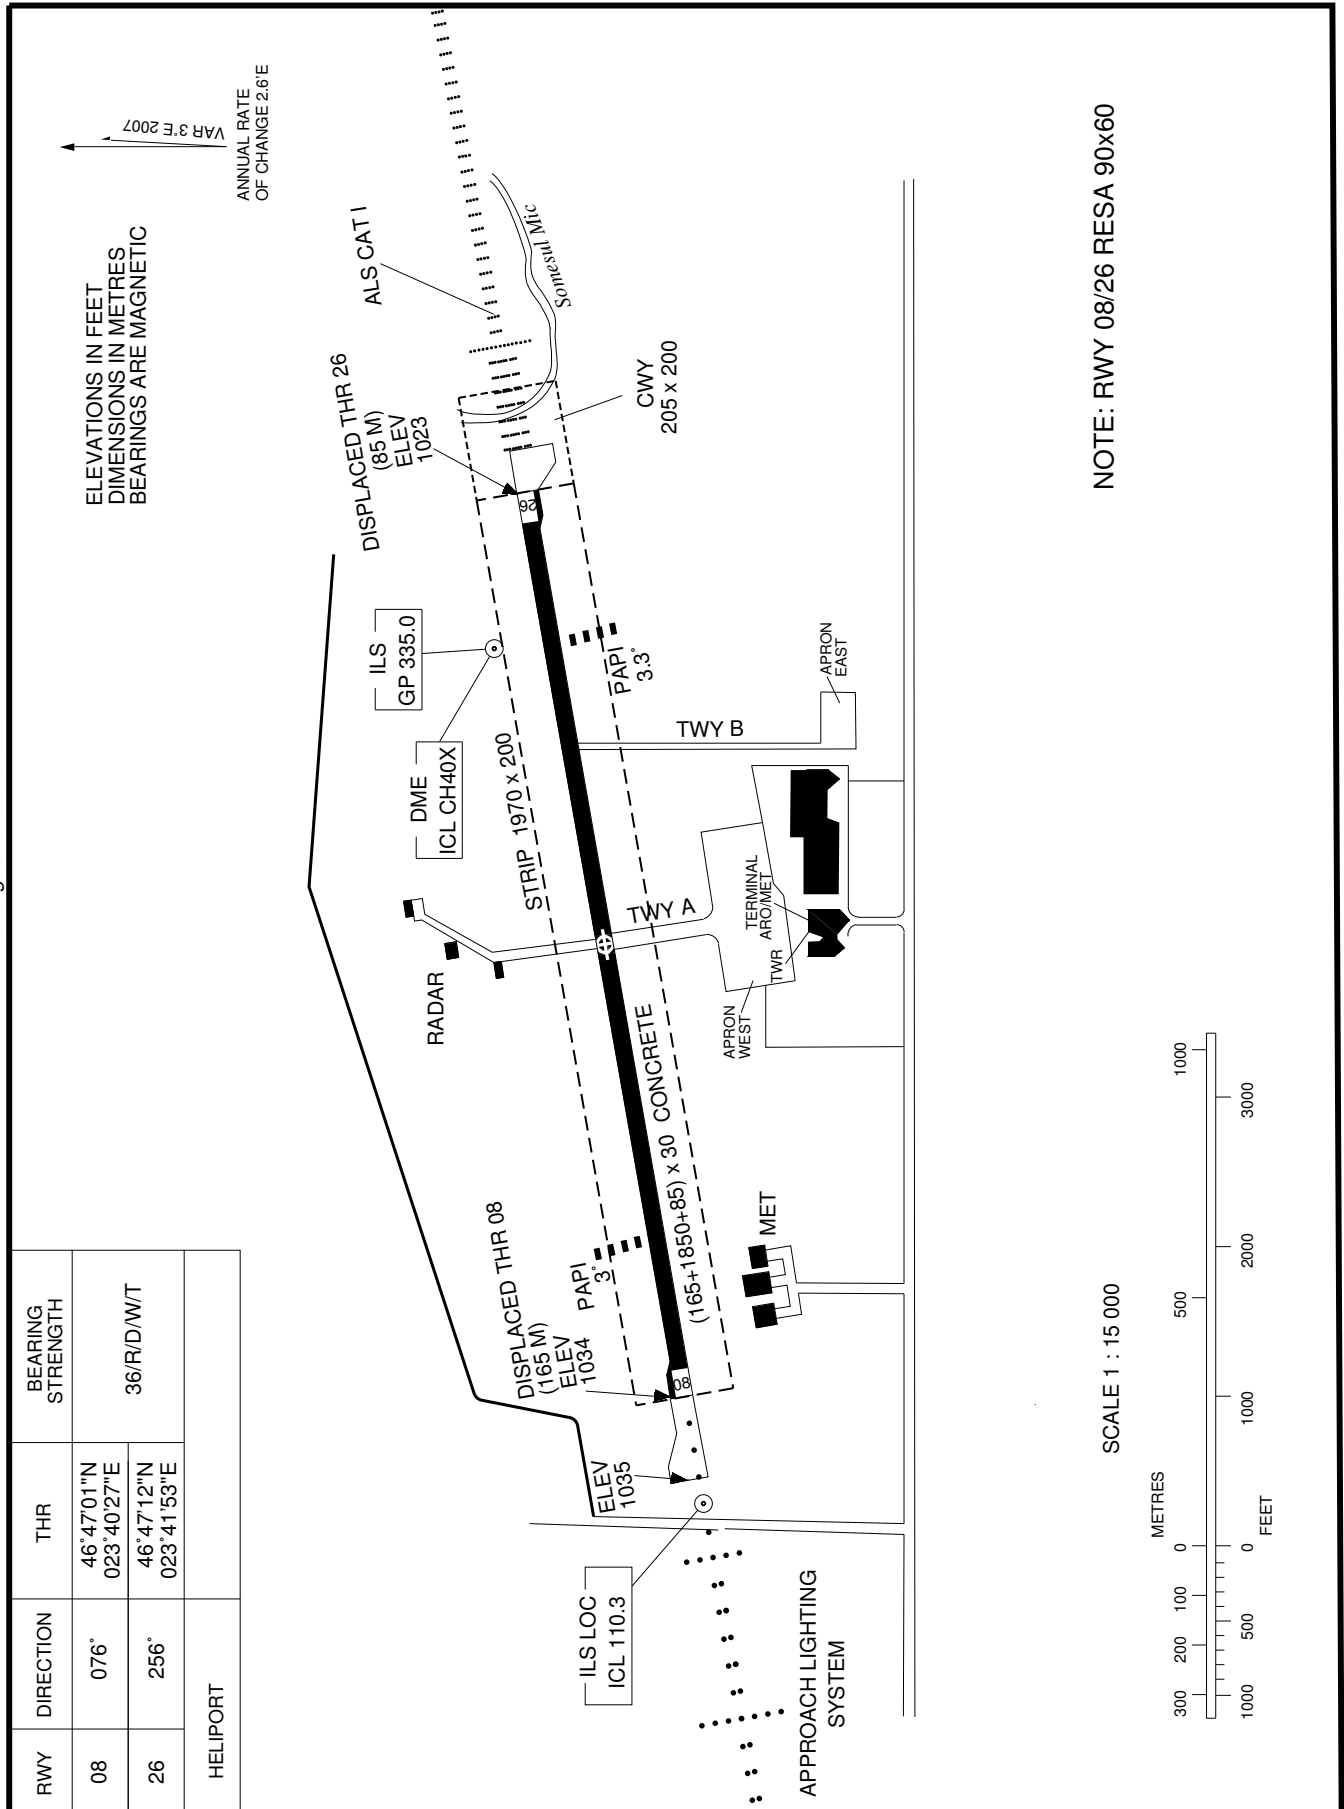

AERODROME CHART - ICAO

46° 47' 06" N  
023° 41' 10" E  
ELEV 1035FT

CLUJ TOWER 134.4

CLUJ NAPOCA / Cluj Napoca  
(LRCL)

Changes: Chart revised.

AERODROME CHART - ICAO

46° 47' 06" N  
023° 41' 10" E  
ELEV 1035FT

CLUJ TOWER 134.4

CLUJ NAPOCA /  
Cluj Napoca (LRCL)

AERODROME CHART - ICAO

46° 47' 06" N  
023° 41' 10" E  
ELEV 1035FT

CLUJ TOWER 134.4

CLUJ NAPOCA  
Cluj Napoca (LRCL)

Changes: Lights

AERODROME CHART - ICAO

46° 47' 06" N  
023° 41' 10" E  
ELEV 1035FT

CLUJ TOWER 134.4

CLUJ NAPOCA /  
Cluj Napoca (LRCL)