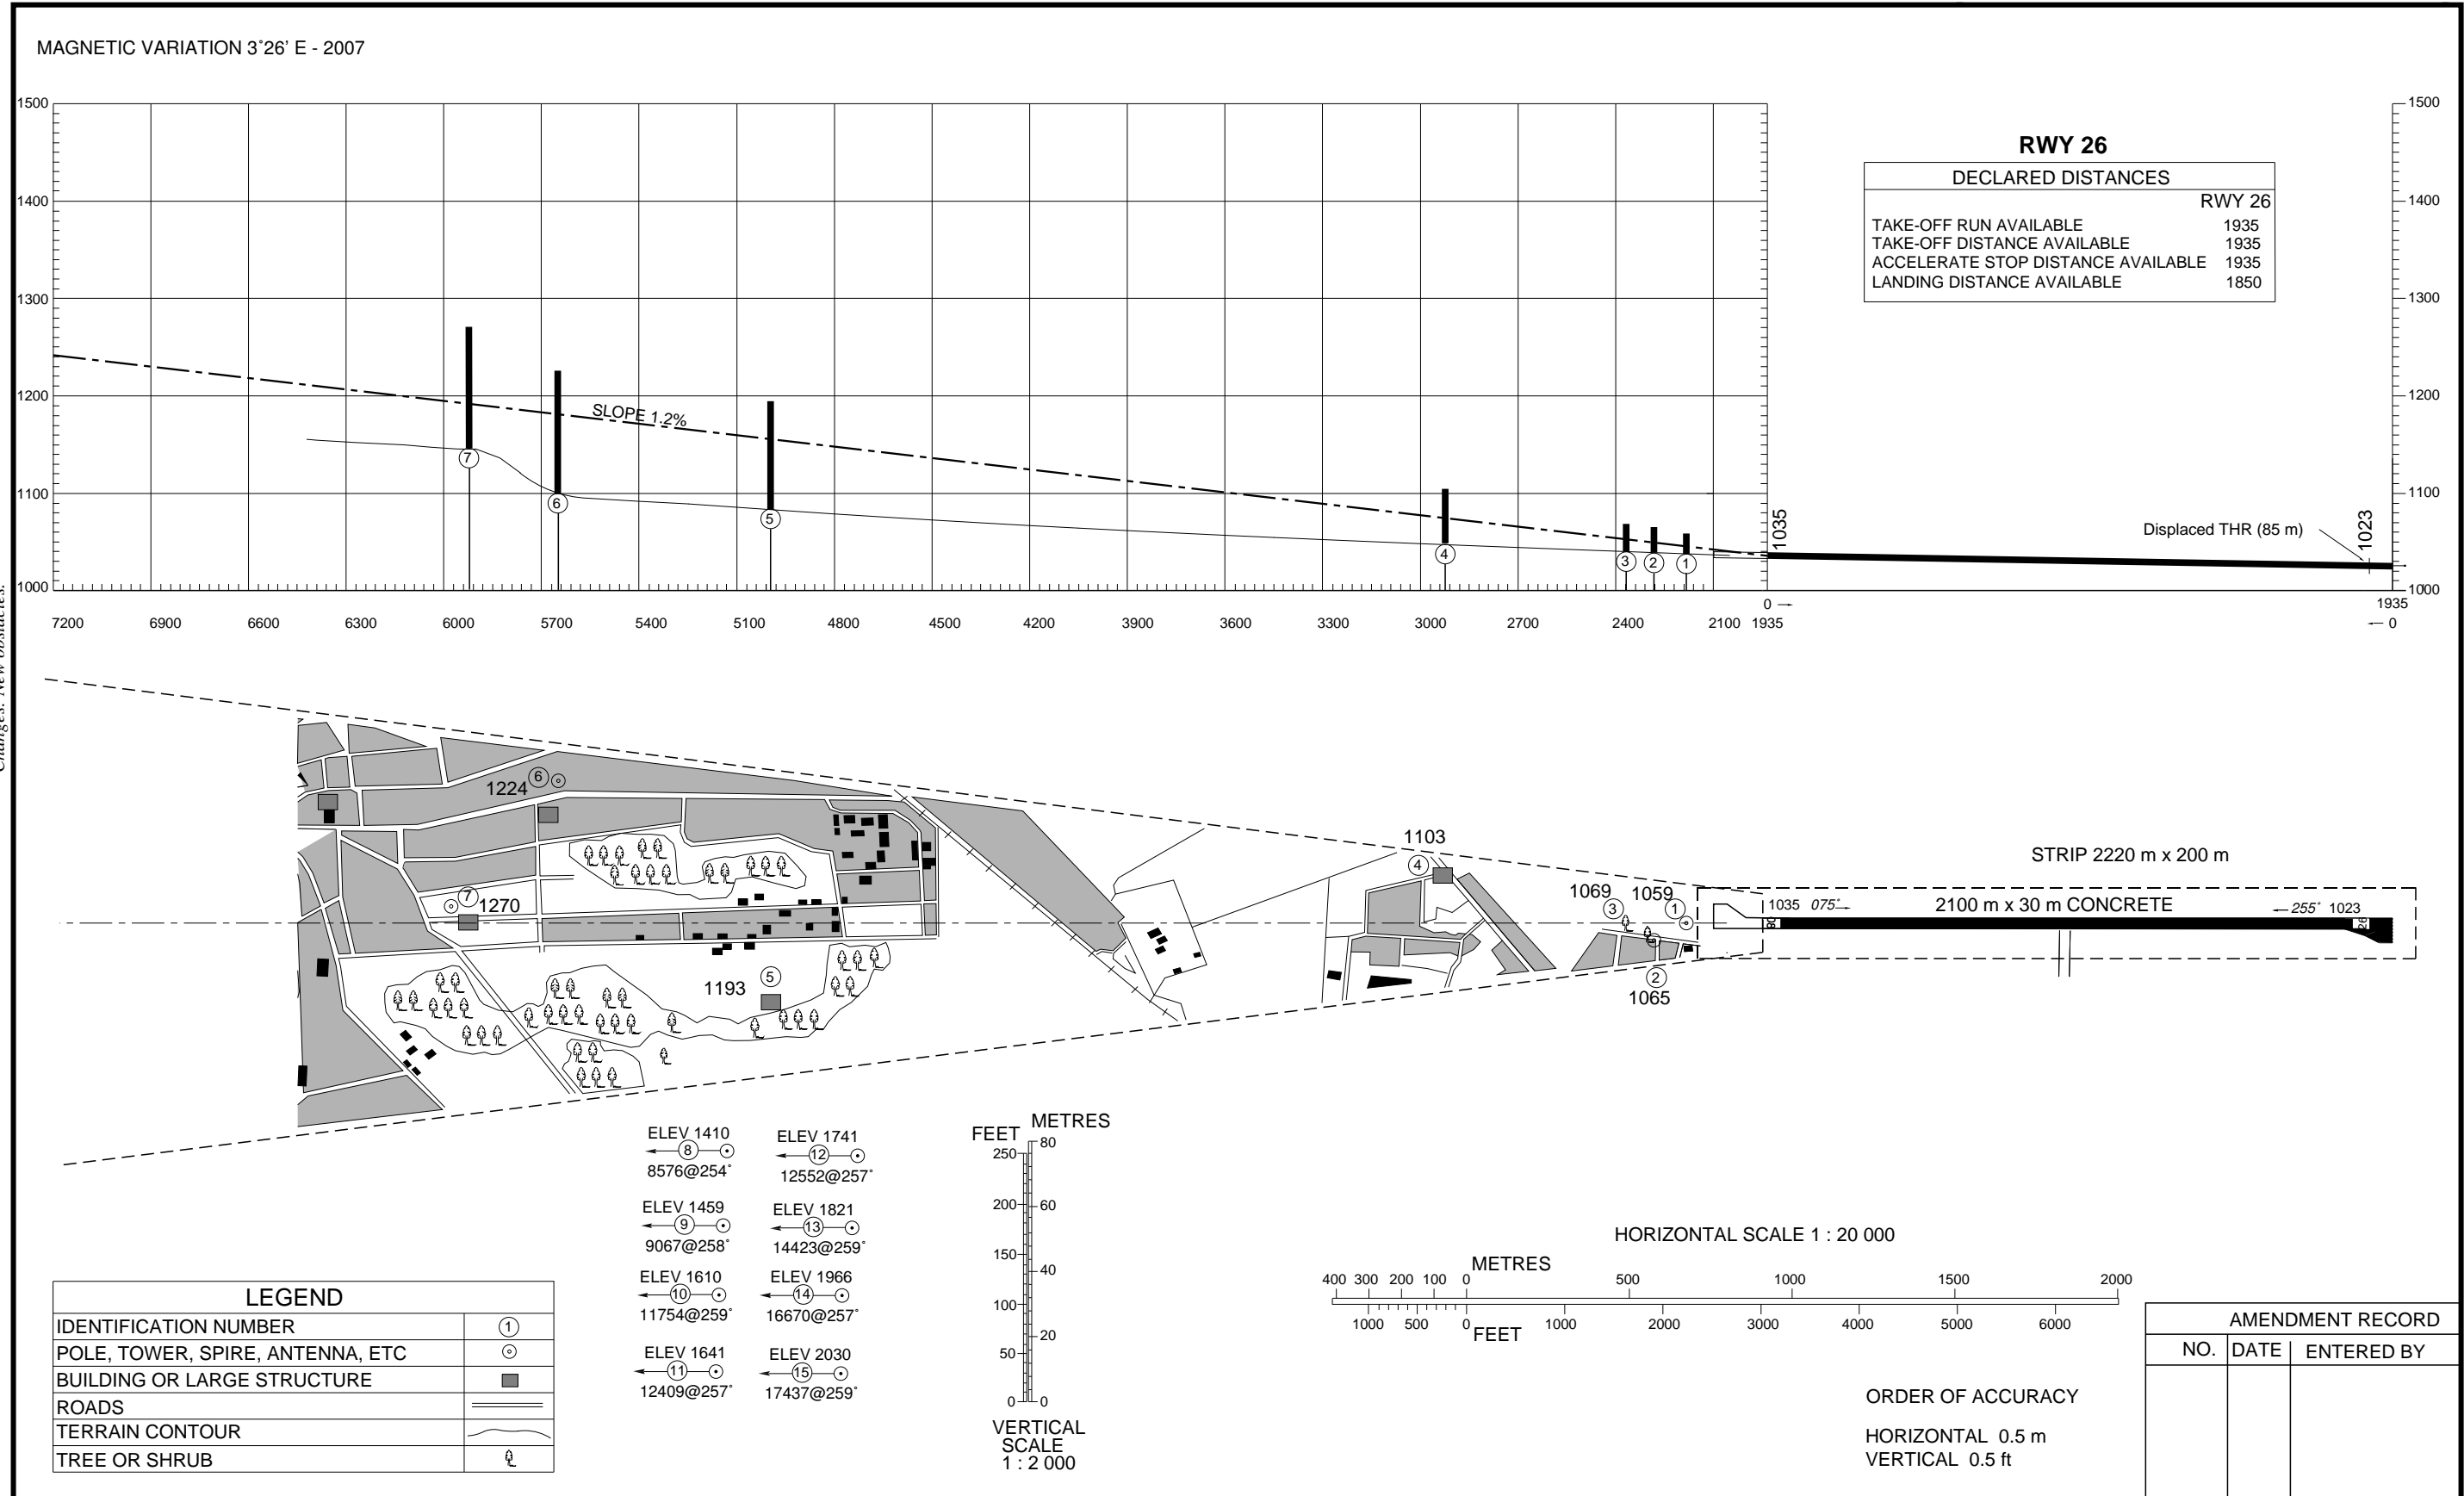

AERODROME OBSTACLE CHART - ICAO
TYPE A (OPERATING LIMITATIONS)

CLUJ NAPOCA / Cluj Napoca (LRCL)

ELEVATIONS IN FEET AND LINEAR DIMENSIONS IN METRES

Changes: New obstacles.